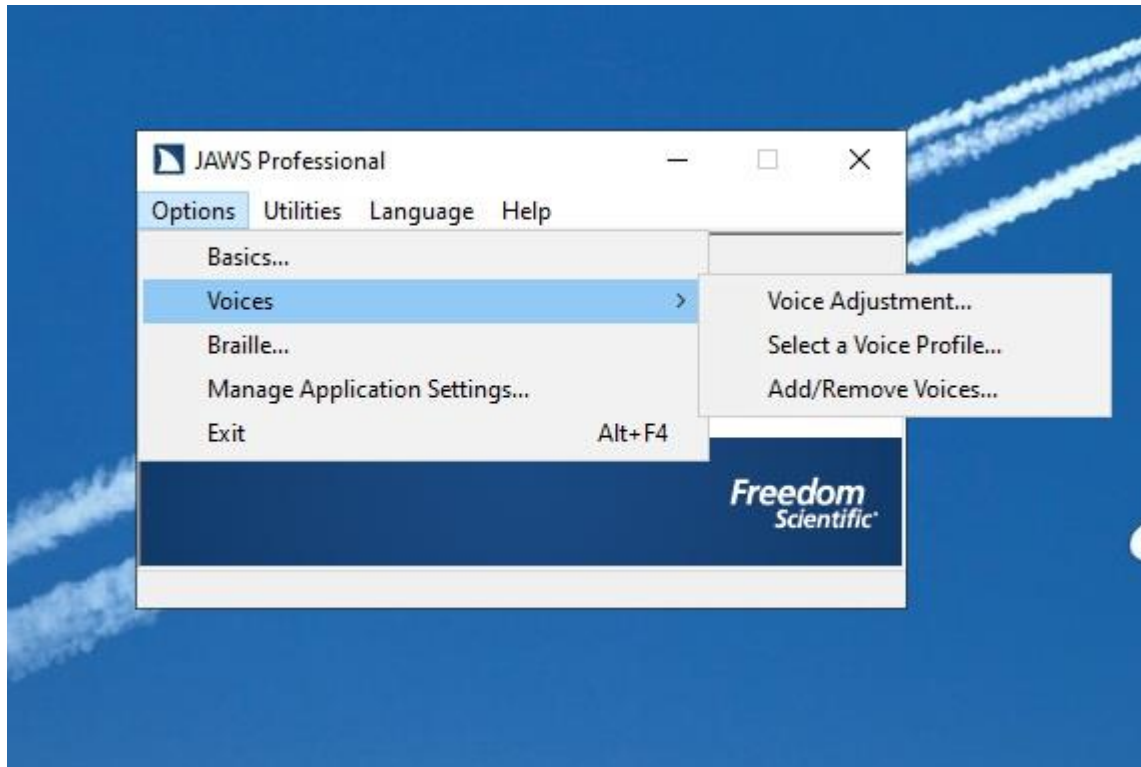

Screen Reader Software for Differently abled Students

Use the options in this group to configure braille settings.